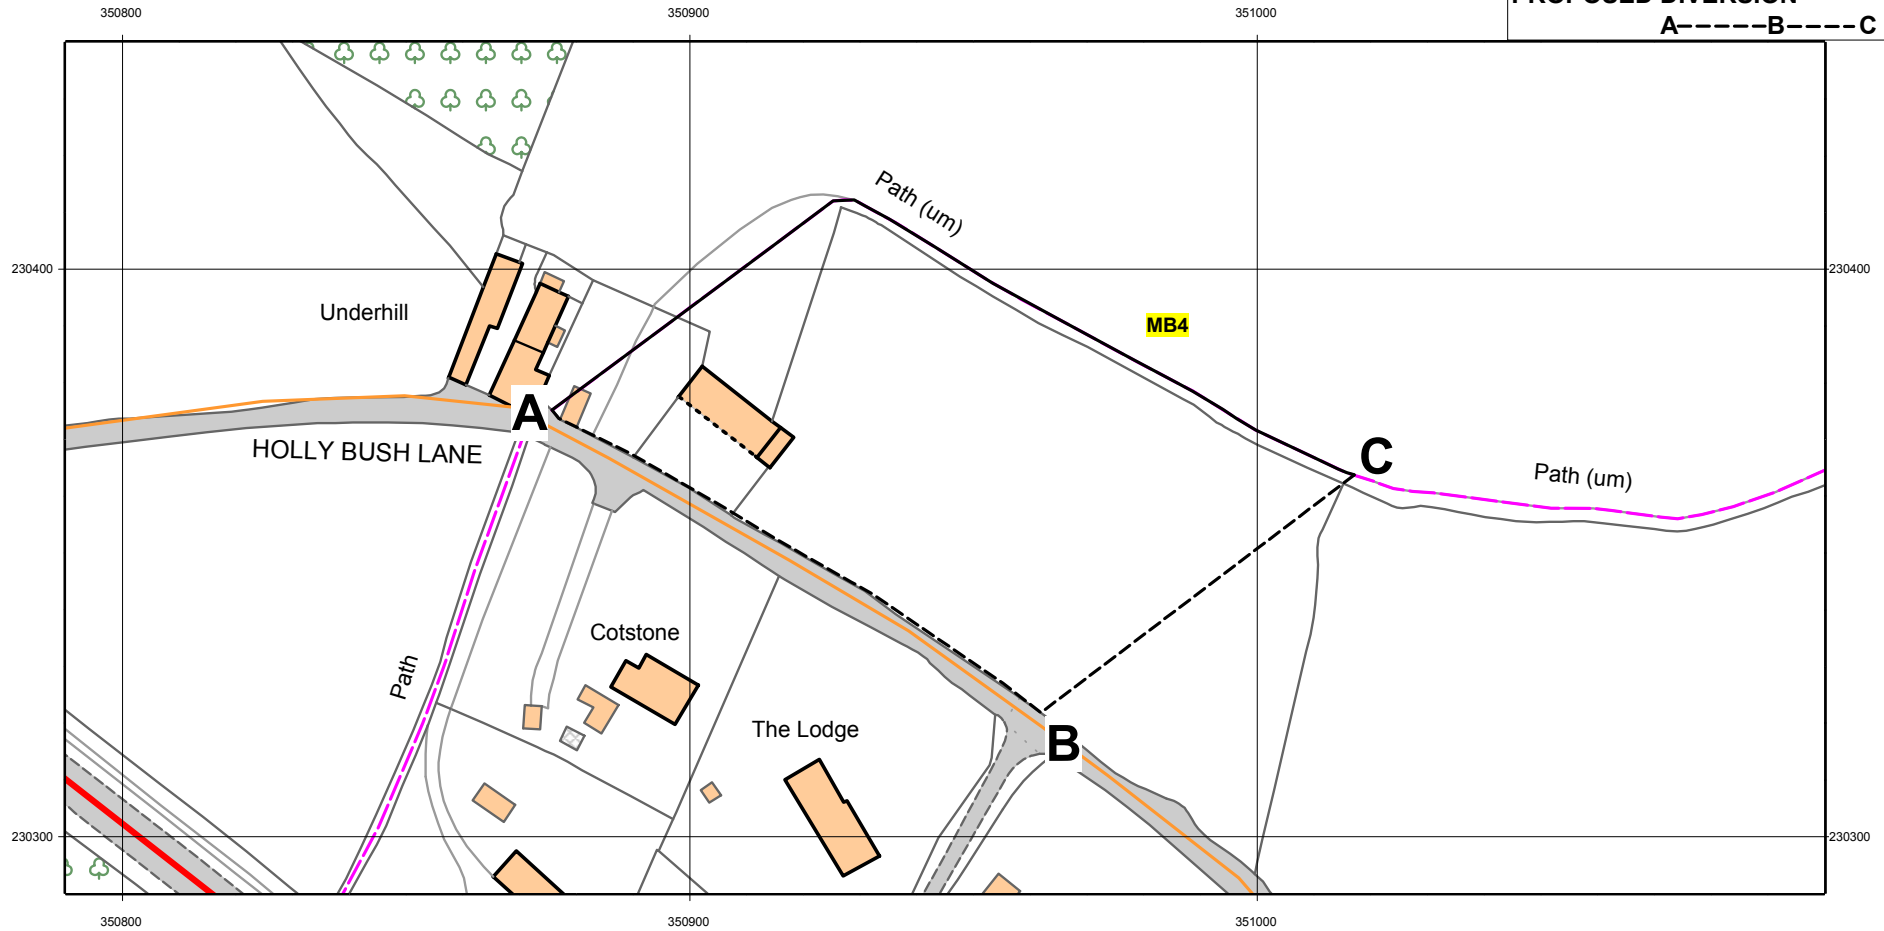

PROPOSED EXTINGUISHMENT
 A ——— C
PROPOSED DIVERSION
 A - - - - B - - - - C

 NORTH

LOCATION PLAN - Public footpath MB4 (part)
Parish of Much Birch

DWG No. D374/274-4
SCALE 1:1250

PUBLIC FOOTPATH	
PUBLIC BRIDLEWAY	
RESTRICTED BYWAY	
BYWAY OPEN TO ALL TRAFFIC	